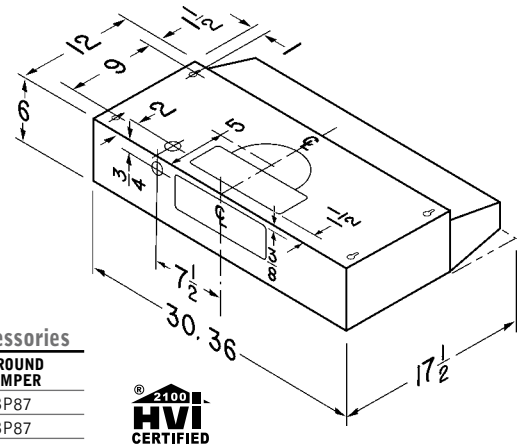

Options & Accessories

WHITE MONOCHROMATIC	BISQUE/BISCUIT MONOCHROMATIC	ALMOND MONOCHROMATIC	STAINLESS STEEL	BLACK	CHARCOAL FILTER	7" ROUND DAMPER
30" 433011	433022	433018	433004	433023	BP58	BP87
36" 433611	433622	433618	433604	433623	BP58	BP87

F40000 Series Convertible Range Hoods

- Four-way convertible; installs ducted 3¼" x 10" (vertical and horizontal), 7" round (vertical) and non-ducted (non-ducted filter sold separately).
- 160 CFM, 6.5 sone (3¼" x 10" discharge) or 190 CFM (7" round discharge) performance – HVI Certified.
- Dishwasher-safe aluminum grease filter.
- Includes 3¼" x 10" damper/adaptor and 7" round adapter.
- 7" round damper optional.
- BP87 dampers sold separately.